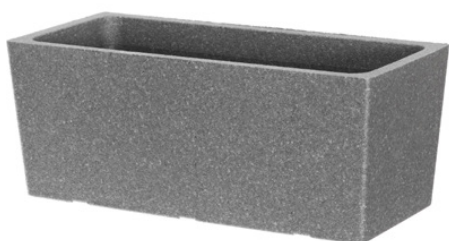

605720
6 / 48

4 Living Collection

Thermo pot Terde 55 cm grey
Termoruukku Terde 55 cm harmaa

Measurements: 55x25x22 cm. Colour: grey.
Mitat: 55x25x22 cm. Väri: harmaa.