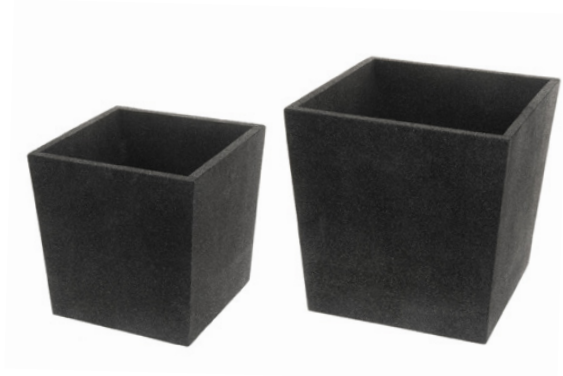

THERMO POTS | Finnish thermo pot is an excellent choice for perennial plants in the terrace or garden. Lasts well without being weathered in sunshine or frost. In the summer time substratum stays moist and cool, and winter time material protects delicate plant roots from freezing. Material is tested for food contact, so it is perfect for herb and other eatable plant cultivation. Material: EPP.

Kotimainen termoruukku, joka soveltuu erinomaisesti monivuotisille kasveille terasseilla ja puutarhoissa. Kestää haurastumatta ja haalistumatta niin kuumassa auringonpaisteessa kuin kovassa pakkasessakin. Kesällä kasvualusta pysyy kosteana ja viileänä, talvipakkasilla ruukun paksu seinämä suojaa arkaa juuristoa jäätymiseltä. Materiaali on myös elintarviketestattua, joten soveltuu hyvin yrttien yms syötävien kasvien viljelyyn. Materiaali: EPP.