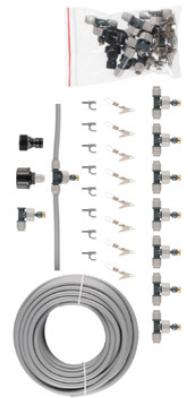

315146
10 / 420

Tarmo

Water Timer Single outlet Kasteluajastin 1-osainen

Water timer for automatic watering scheduling. Frequency can be set at 1h, 2h, 3h, 4h, 6h, 8h, 12h, 24h, 48h, 72h and 168h. Watering time can be set at 1min, 3min, 5min, 10min, 15min, 20min, 30min, 60min, 90min and 120min. Delay function for easy setting of desired first watering time. With ball valve. Can be used also for gravity watering from a bucket. Tap connection with 3/4" thread. Material: ABS plastic, electrical components. 2x AAA 1,5V, included.

Materiaali: ABS-muovi, sähkökomponentit. 2x AAA 1,5V, sisältyy.

315176
8 / 288

Tarmo

Sprinkler Oscillating Sadetin Oskilloiva

Oscillating sprinkler with plastic frame and aluminum/brass sprinkler parts. Spray angle 28-138 degrees. Coverage up to 14 x 10 meters with 4 bar water pressure. With 17 sprinker holes. Measurements: 43x8x14 cm. Material: ABS, aluminum, copper.

17-reikäinen alumiininen suihkuputki kuparisuuttimella. Tukeva muovialusta. Sadetuskulma 28 - 138 astetta. Sadetusalue 14 x 10 m. Paine 4 bar. Mitat: 43x8x14 cm. Materiaali: ABS-muovi, alumiini, kupari.

604301
6 / 192

Tarmo

Watering Wand 95 cm Säädettävä Kasteluvarsi 95 cm

95 cm long watering wand with 8-function watering nozzle. Nozzle has extra wide 260 degree rotation angle. Water flow adjustment on a handy thumb switch. Watering wand makes it easy to reach high hanging flower pots, wide bushes and other wide plantations. Ergonomical soft-grip handle. Male quick connector. Compatible also with products from other manufacturers. Measurements: 6.5x6.5x95 cm. Colour: black/brown/metallic. Material: ABS, TPR, aluminum, zinc alloy.