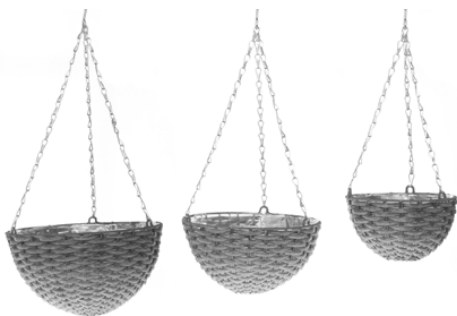

Hanging basket Onyx round bottom 3 pcs set
Amppeli Onyx suora pohja 3 kpl setti

Measurements: 30x30x60 cm. Colour: grey. Metal chain.

Mitat: 30x30x60 cm. Väri: harmaa.

Ketju metallia.

264367
10 / 100

4 Living Collection

Hanging basket Onyx round bottom 3 pcs set
Amppeli Onyx pyöreä pohja 3 kpl setti

Measurements: 30x30x16 cm. Colour: grey. Metal chain.

Mitat: 30x30x16 cm. Väri: harmaa.

Ketju metallia.