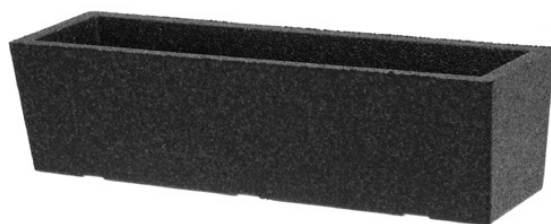

THERMO POTS | Finnish thermo pot is an excellent choice for perennial plants in the terrace or garden. Lasts well without being weathered in sunshine or frost. In the summer time substratum stays moist and cool, and winter time material protects delicate plant roots from freezing. Material is tested for food contact, so it is perfect for herb and other eatable plant cultivation. Material: EPP.

Kotimainen termoruukku, joka soveltuu erinomaisesti monivuotisille kasveille terasseilla ja puutarhoissa. Kestää haurastumatta ja haalistumatta niin kuumassa auringonpaisteessa kuin kovassa pakkasessakin. Kesällä kasvualusta pysyy kosteana ja viileänä, talvipakkasilla ruukun paksu seinämä suojaa arkaa juuristoa jäätymiseltä. Materiaali on myös elintarviketestattua, joten soveltuu hyvin yrttien yms syötävien kasvien viljelyyn. Materiaali: EPP.